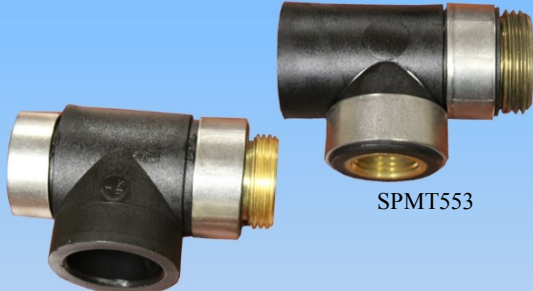

**PE FUSION FITTINGS: MALE THREADED TEE,
TEE W/ F. ADAPTER, COUPLING W/ F. ADAPTER**

Size	Part Number
1/2" FPT X 1" MNT X 1" SOCKET FUSION TEE	SPMT355
1" SOCKET FUSION X 3/4" MNT X 1/2" FPT TEE	SPMT453
1" SOCKET FUSION X 1" MNT X 1/2" FPT TEE	SPMT553
1-1/4" SOC. FUSION X 1-1/4" SOC.FUSION X 1" MNT TEE - W/CAP	SPMT665S

NOTE: SDR11 FITTINGS LISTED ABOVE HAVE BOTH NPT WITH FEMALE THREADS & MNT WITH MALE THREADS
MNT THREADS ARE NOT COMPATIBLE WITH FPT THREADS.
MNT THREADS SHOULD ONLY BE USED WITH SWIVEL FITTINGS

SPMT355

SPMT553

Size	Part Number
3/4" SOCKET FUSION X 3/4" SOCKET FUSION X 1/2" FPT	SPST443
1" SOCKET FUSION X 1" SOCKET FUSION X 1/2" FPT	SPST553

NOTE: SDR11 FITTINGS LISTED ABOVE ARE NPT WITH FEMALE THREADS

Size	Part Number
3/4" X 1/4" FUSION COUPLING FEMALE ADAPTER	SPSC42
3/4" X 1/2" FUSION COUPLING FEMALE ADAPTER	SPSC43
1" X 1/4" FUSION COUPLING FEMALE ADAPTER	SPSC52
1" X 1/2" FUSION COUPLING FEMALE ADAPTER	SPSC53

NOTE: SDR11 FITTINGS LISTED ABOVE ARE NPT WITH FEMALE

Size	Part Number
1" FUSION ELBOW X 1" MALE MPT ADAPTER	SPE-MA55
1 1/4" FUSION ELBOW X 1 1/4" MPT MALE ADAPTER	SPE-MA66

NOTE: SDR11 FITTINGS LISTED ABOVE ARE NPT WITH MALE THREADS