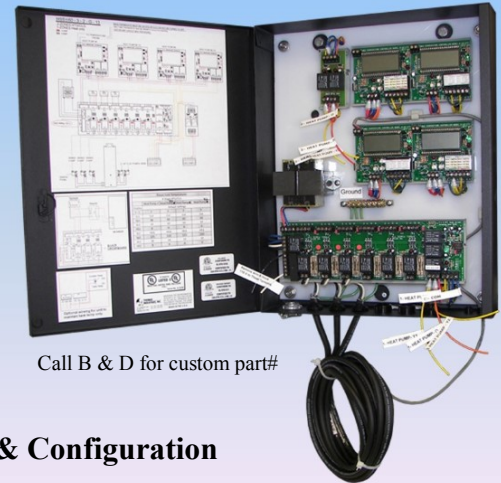

HSS® CONTROL PANEL

Need just controls? We got you covered! The HSS Controls are available without a Tank purchase

HSS® Control Panel Details

- 1 Control package connects up to 4 devices
- Pre-wired to accommodate 2, 3 or 4 equipment applications
- Easy adjustment for rotating operation of 2, 3 or 4 devices
- Field adjustable settings for Dual-Stage time delay
- Easy-to-Mount for added location flexibility
- Control Box Dimensions 15" H x 12" W x 3" D
- Easy to install on pre-existing HSS Buffer Tank System
- B & D Designed Controls
- Wiring decal provided with all units

Call B & D for custom part#

Call for HSS® Control Panel Build Sheet & Configuration

ROTATIONAL CONTROL PANEL

Increase the functionality of your entire system by incorporating rotational start of equipment!

Rotational Control Panel Details

- 1 Control package connects up to 4 devices
- Pre-wired to accommodate 2, 3 or 4 equipment applications
- Easy adjustment for rotating operation of 2, 3 or 4 devices
- Field adjustable settings for Dual-Stage time delay
- Easy-to-Mount for added location flexibility
- Control Box Dimensions 15" H x 12" W x 3" D
- Easy to install on pre-existing HSS Buffer Tank System
- B & D Designed Controls
- Wiring decal provided with all units

B & D PART# BDCB-RC4HP

Call for Additional Rotational Control Panel Information

HSS® SERIES: CONTROLS & ACCESSORIES

ZT-12X-A

WD17535

BC6

2876710

B2-30T