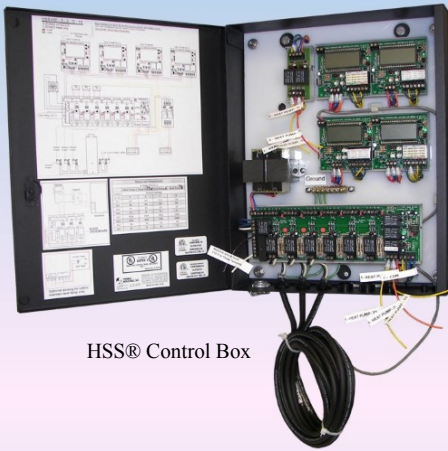

HSS® CONTROL PANEL

Need just controls? We got you covered! The HSS Controls are available without a Tank purchase

HSS® Control Panel Details

- 1 Control package connects up to 4 devices
- Pre-wired to accommodate 2, 3 or 4 equipment applications
- Easy adjustment for rotating operation of 2, 3 or 4 devices
- Field adjustable settings for Dual-Stage time delay
- Easy-to-Mount for added location flexibility
- Control Box Dimensions 15" H x 12" W x 3" D
- Easy to install on pre-existing HSS Buffer Tank System
- B & D Designed Controls
- Wiring decal provided with all units

Rotational Control Panel Details

- 1 Control package connects up to 4 devices
- Pre-wired to accommodate 2, 3 or 4 equipment applications
- Easy adjustment for rotating operation of 2, 3 or 4 devices
- Field adjustable settings for Dual-Stage time delay
- Easy-to-Mount for added location flexibility
- Control Box Dimensions 15" H x 12" W x 3" D
- Easy to install on pre-existing HSS Buffer Tank System
- B & D Designed Controls
- Wiring decal provided with all units

B & D PART# BDCB-RC4HP

Call for Additional Rotational Control Panel Information

HSS® SERIES: CONTROLS & ACCESSORIES

ZT-12X-A

WD17535

BC6

2876710

B2-30T

HSS® Control Box

H2-2TC

FUSE

B3-6CR

Size	Part Number
DIGITAL THERMOMETER	WD17535
30 MINUTE ADJUSTABLE TIMER (AIR HANDLER)	B2-30T
4 CIRCUIT, RELAY BOARD (AIR HANDLER)	ZT-4X-60
24V 50 VA 208/240V TRANSFORMER (AIR HANDLER)	HCT-09D0K04164
HSS® CONTROL BOX – CALL FOR CONFIGURATION QUOTE	CALL FOR PRICING
PUMP CONTROLLER RELAY (BUFFER TANK)	B3-6CR
2-STAGE ELECT TEMP CONTROLLER (BUFFER TANK)	H2-2TC
24V 50 VA 120V TRANSFORMER (BUFFER TANK)	2876710
2 CIRCUIT, RELAY BOARD (BUFFER TANK)	ZT-12X-A
THERMISTOR 6' CABLE	BC6
3 AMP FUSE	740-0551
1 AMP FUSE	740-5189