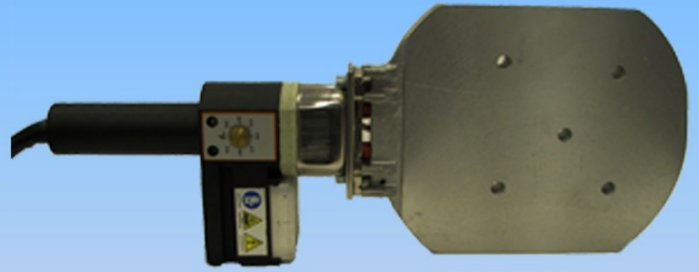

**FUSION EQUIPMENT: HEATING EQUIPMENT**

RT-1-H

RT-2-H

RITMO

Size	Part Number
R63 TFE (120V) SOCKET FUSION TOOL DOUBLE ONLY	RT-1-H
R125Q-TE (120V) SOCKET FUSION TOOL MULTIPLE	RT-2-H

NOTE: HEATER BAG NOT INCLUDED

BDFB-1

Size	Part Number
B & D FUSION TOOL COVER FOR RITMO IRON	BDFB-1
DITCH BUDDY W/ BAG FOR RITMO IRON	DBUD
HEATER MUFF BAG W/ ROPE - LARGE FOR CENTRAL IRON	CHM300

DBUD

CHM300

Call for availability of other heating equipment.  
Various items not in stock.