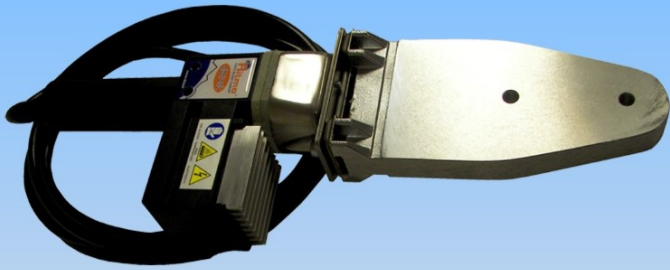

**FUSION EQUIPMENT: HEATING EQUIPMENT**

RT-1-H

RT-2-H

RITMO

Size	Part Number
R63 TFE (120V) SOCKET FUSION TOOL DOUBLE ONLY	RT-1-H
R125Q-TE (120V) SOCKET FUSION TOOL MULTIPLE	RT-2-H

NOTE: HEATER BAG NOT INCLUDED

BDFB-1

Size	Part Number
B & D FUSION TOOL COVER FOR RITMO IRON	BDFB-1
DITCH BUDDY W/ BAG FOR RITMO IRON	DBUD
HEATER MUFF BAG W/ ROPE - LARGE FOR CENTRAL IRON	CHM300

DBUD

CHM300

Call for availability of other heating equipment.  
Various items not in stock.