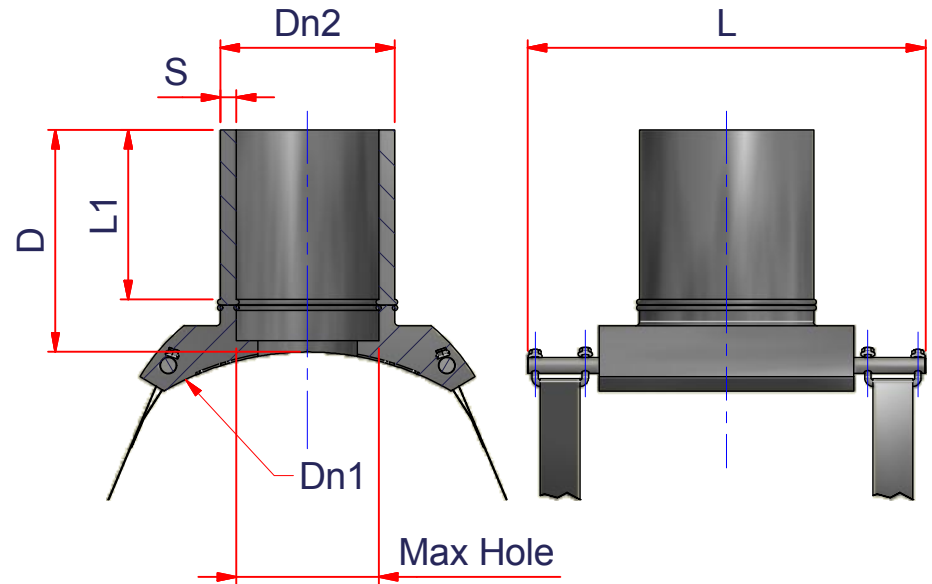

ITEM: EICOLTL

DESC: BRANCH SADDLE - PE4710 230PSI

C:\Vault\_Temp\Disegni\Corinna\Tabelle\Elofit\POLLICI  
USA\Eicoltl\EL10021.dwg

DRAWING No:  
EL10021

SHEET OF REV.  
1 2 -1

www.nupigeco.com - info@nupigeco.com

All dimensions have to be considered in inches with 5% tolerance if not otherwise mentioned

CODE	Dn1	Dn2	S	L1	L	D	Max Hole
12EICOLTL2010	20" IPS	10" IPS	0.99	6.7	26.8	11.0	8.6
12EICOLTL2012	20" IPS	12" IPS	1.16	7.0	26.8	11.3	10.0
12EICOLTL2210	22" IPS	10" IPS	0.99	6.7	26.8	11.0	8.6
12EICOLTL2212	22" IPS	12" IPS	1.16	7.0	26.8	11.3	10.0
12EICOLTL2410	24" IPS	10" IPS	0.99	6.7	26.8	11.0	8.6
12EICOLTL2412	24" IPS	12" IPS	1.16	7.0	26.8	11.3	10.0