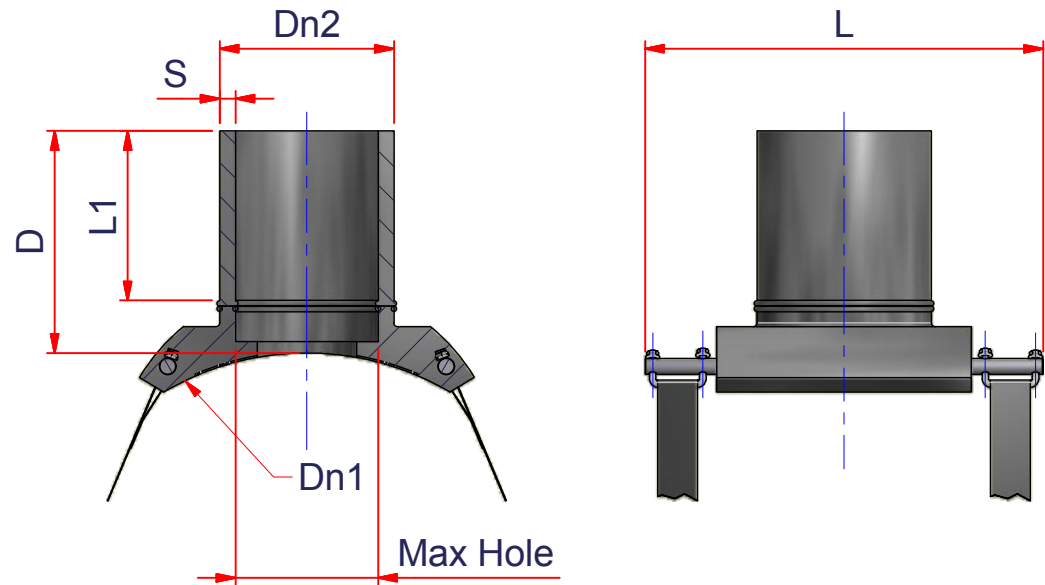

ITEM: EICOLTL

DESC: BRANCH SADDLE - PE4710 230PSI

C:\Vault\_Temp\Disegni\Corinna\Tabelle\Elofit\POLLICI  
USA\Eicoltl\EL10021.dwg

DRAWING No:  
EL10021

SHEET OF REV.  
1 2 -1

www.nupigeco.com - info@nupigeco.com

All dimensions have to be considered in inches with 5% tolerance if not otherwise mentioned

CODE	Dn1	Dn2	S	L1	L	D	Max Hole
12EICOLTL2010	20" IPS	10" IPS	0.99	6.7	26.8	11.0	8.6
12EICOLTL2012	20" IPS	12" IPS	1.16	7.0	26.8	11.3	10.0
12EICOLTL2210	22" IPS	10" IPS	0.99	6.7	26.8	11.0	8.6
12EICOLTL2212	22" IPS	12" IPS	1.16	7.0	26.8	11.3	10.0
12EICOLTL2410	24" IPS	10" IPS	0.99	6.7	26.8	11.0	8.6
12EICOLTL2412	24" IPS	12" IPS	1.16	7.0	26.8	11.3	10.0