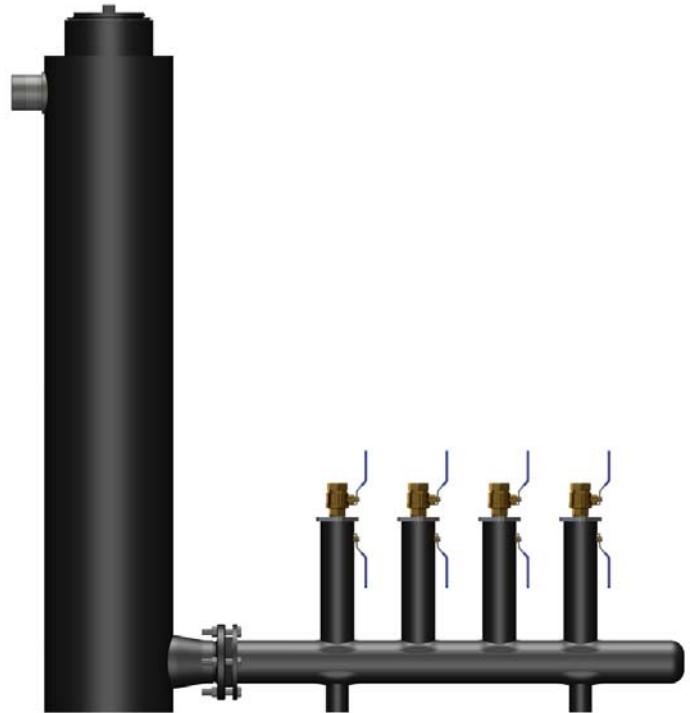

## CFCC4000-3GX4

Multizone "C" Tank  
 (3" Stainless MPT Inlet Standard)  
 Includes 4 Circuit Outlet Manifold  
 Ball Valves & Hardware Included  
 4 Circuits - No Pumps

NOTE: Multizone image above is of actual product after field assembly.

## Dimensional Data

NOTE: Multizone image below is shown without pumps for dimensional reference only.