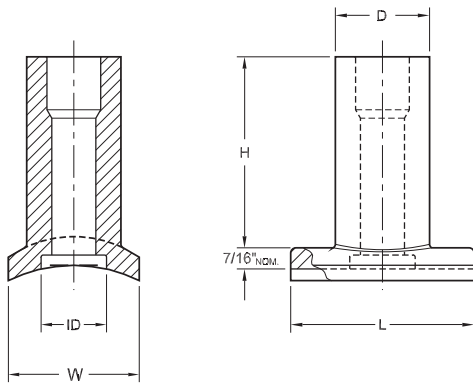

Saddle Fittings: Service Saddles w/Socket Outlet

SERVICE SADDLE w/RECTANGULAR BASE DIMENSIONS

IPS Main Size	Nominal Outlet Size	H	W	ID	D	L
1¼"-8"	¾" IPS	2.83	2.00	1.00	1.31	2.44
1¼"-8"	1" CTS	2.83	2.00	1.00	1.38	2.44
1¼"-8"	1" IPS	2.83	2.00	N/A	1.68	2.44
2"-6"	1¼" IPS	2.06	2.37	1.37	2.37	2.94

(PE 2406/PE2708) SERVICE SADDLES w/SOCKET OUTLET

Outlet Size	Base Size	Part Number	Pack. Qty.	Wt.	CSA	IAPMO
¾" IPS	1¼" IPS	692127510000	100	0.17	-	-
¾" IPS	1½" IPS	6920144	100	0.17	-	-
¾" IPS	2" IPS	692027510000	100	0.17	-	-
¾" IPS	3" IPS	692037510000	100	0.19	-	-
¾" IPS	4" IPS	692047510000	100	0.19	-	-
¾" IPS	6" IPS	692067510000	100	0.19	-	-
¾" IPS	8" IPS	692087510000	100	0.19	-	-
1" CTS	1¼" IPS	call	-	-	-	-
1" CTS	1½" IPS	call	-	-	-	-
1" CTS	2" IPS	6920174	100	0.16	-	-
1" CTS	3" IPS	6920175	100	0.16	-	-
1" CTS	4" IPS	call	-	-	-	-
1" CTS	6" IPS	6920177	100	0.17	-	-
1" CTS	8" IPS	call	-	-	-	-
1" IPS	1¼" IPS	6920143	50	0.25	-	-
1" IPS	1½" IPS	6920145	50	0.20	-	-
1" IPS	2" IPS	692020110000	50	0.19	-	-
1" IPS	3" IPS	692030110000	50	0.19	-	-
1" IPS	4" IPS	692040110000	50	0.18	-	-
1" IPS	6" IPS	692060110000	50	0.22	-	-
1" IPS	8" IPS	call	-	-	-	-
1¼" IPS	2" IPS	692021230000	100	0.32	-	-
1¼" IPS	3" IPS	6920148	50	0.29	-	-
1¼" IPS	4" IPS	6920149	50	0.28	-	-
1¼" IPS	6" IPS	6920171	50	0.26	-	-
1¼" IPS	8" IPS	call	-	-	-	-

Saddle Fittings: Service Saddles w/Socket Outlet

SERVICE SADDLE w/RECTANGULAR BASE DIMENSIONS

IPS Main Size	Nominal Outlet Size	H	W	ID	D	L
1¼"–8"	1" IPS	2.83	2.00	N/A	1.68	2.44
2"–6"	1¼" IPS	2.06	2.37	1.37	2.37	2.94