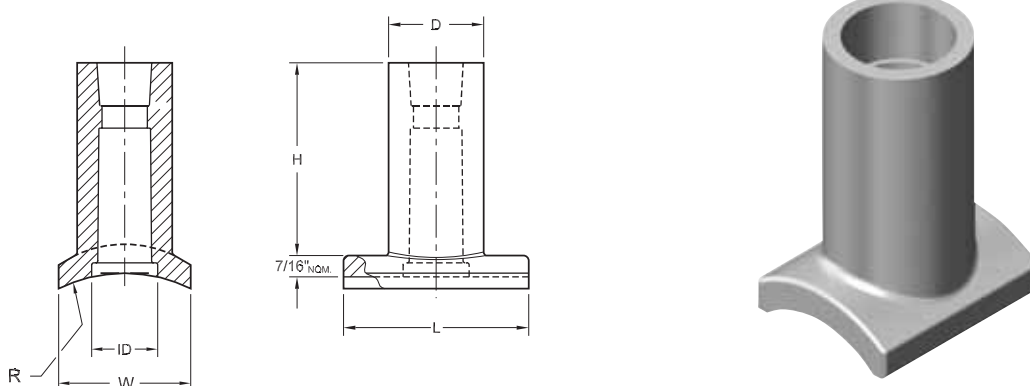

Saddle Fittings: Service Saddles w/Combo Outlet

SERVICE SADDLE w/RECTANGULAR BASE DIMENSIONS

IPS Main Size	Nominal Outlet Size	H	W	ID	D	L
1¼"–8"	¾" IPS Butt & ½" IPS Socket	2.83	2.00	1.06	1.05	2.44
1¼"–8"	1" IPS Butt & ¾" IPS Socket	2.83	2.00	N/A	1.315	2.44
1½"–4"	1¼" IPS Butt & 1" IPS Socket	2.83	2.00	1.05	1.66	2.44

(PE 2406/PE2708) SERVICE SADDLES w/COMBO OUTLET

Outlet Size	Base Size	Part Number	Pack. Qty.	Wt.	CSA	IAPMO
¾" IPS Butt ½" IPS Socket	1¼" IPS	call	100	0.14	-	-
¾" IPS Butt ½" IPS Socket	1½" IPS	6920263	100	0.12	-	-
¾" IPS Butt ½" IPS Socket	2" IPS	6920265	100	0.11	-	-
¾" IPS Butt ½" IPS Socket	3" IPS	6920267	100	0.12	-	-
¾" IPS Butt ½" IPS Socket	4" IPS	6920269	100	0.11	-	-
¾" IPS Butt ½" IPS Socket	6" IPS	6920271	100	0.10	-	-
¾" IPS Butt ½" IPS Socket	8" IPS	call	-	-	-	-
1" IPS Butt ¾" IPS Socket	1¼" IPS	692127510000	100	0.14	-	-
1" IPS Butt ¾" IPS Socket	1½" IPS	6920144	100	0.14	-	-
1" IPS Butt ¾" IPS Socket	2" IPS	692027510000	100	0.13	-	-
1" IPS Butt ¾" IPS Socket	3" IPS	692037510000	100	0.14	-	-
1" IPS Butt ¾" IPS Socket	4" IPS	692047510000	100	0.14	-	-
1" IPS Butt ¾" IPS Socket	6" IPS	692067510000	100	0.12	-	-
1" IPS Butt ¾" IPS Socket	8" IPS	692087510000	100	0.10	-	-

Also available with 12" sleeves.
Call for availability of other sizes and dimensions.

Saddle Fittings: Service Saddles w/Combo Outlet

SERVICE SADDLE w/RECTANGULAR BASE DIMENSIONS

IPS Main Size	Nominal Outlet Size	H	W	ID	D	L
3"-6"	1/2" IPS	2.83	2.00	1.00	1.05	2.44
1 1/4"-4"	3/4" IPS	2.83	2.00	1.00	1.31	2.44
1 1/4"-6"	1" IPS	2.83	2.00	N/A	1.31	2.44
6"	1 1/4" IPS	2.83	2.00	1.05	1.66	2.44
2"-6"	1 1/2" IPS	4.00	2.43	1.62	2.37	2.87

Also available with 12" sleeves.

Call for availability of other sizes and dimensions.