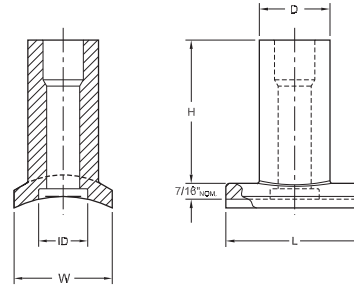

Saddle Fittings: Service Saddles w/Combo Outlet

SERVICE SADDLE w/RECTANGULAR BASE DIMENSIONS

IPS Main Size	Nominal Outlet Size	H	W	ID	D	L
1¼"–8"	¾" IPS Butt & ½" IPS Socket	2.83	2.00	1.06	1.05	2.44
1¼"–8"	1" IPS Butt & ¾" IPS Socket	2.83	2.00	N/A	1.315	2.44
1½"–4"	1¼" IPS Butt & 1" IPS Socket	2.83	2.00	1.05	1.66	2.44

(PE 2406/PE2708) SERVICE SADDLES w/COMBO OUTLET

Outlet Size	Base Size	Part Number	Pack. Qty.	Wt.	CSA	IAPMO
¾" IPS Butt ½" IPS Socket	1¼" IPS	call	100	0.14	-	-
¾" IPS Butt ½" IPS Socket	1½" IPS	6920263	100	0.12	-	-
¾" IPS Butt ½" IPS Socket	2" IPS	6920265	100	0.11	-	-
¾" IPS Butt ½" IPS Socket	3" IPS	6920267	100	0.12	-	-
¾" IPS Butt ½" IPS Socket	4" IPS	6920269	100	0.11	-	-
¾" IPS Butt ½" IPS Socket	6" IPS	6920271	100	0.10	-	-
¾" IPS Butt ½" IPS Socket	8" IPS	call	-	-	-	-
1" IPS Butt ¾" IPS Socket	1¼" IPS	692127510000	100	0.14	-	-
1" IPS Butt ¾" IPS Socket	1½" IPS	6920144	100	0.14	-	-
1" IPS Butt ¾" IPS Socket	2" IPS	692027510000	100	0.13	-	-
1" IPS Butt ¾" IPS Socket	3" IPS	692037510000	100	0.14	-	-
1" IPS Butt ¾" IPS Socket	4" IPS	692047510000	100	0.14	-	-
1" IPS Butt ¾" IPS Socket	6" IPS	692067510000	100	0.12	-	-
1" IPS Butt ¾" IPS Socket	8" IPS	692087510000	100	0.10	-	-

Also available with 12" sleeves.
Call for availability of other sizes and dimensions.

Saddle Fittings: Service Saddles w/Combo Outlet

SERVICE SADDLE w/RECTANGULAR BASE DIMENSIONS

IPS Main Size	Nominal Outlet Size	H	W	ID	D	L
3"-6"	1/2" IPS	2.83	2.00	1.00	1.05	2.44
1 1/4"-4"	3/4" IPS	2.83	2.00	1.00	1.31	2.44
1 1/4"-6"	1" IPS	2.83	2.00	N/A	1.31	2.44
6"	1 1/4" IPS	2.83	2.00	1.05	1.66	2.44
2"-6"	1 1/2" IPS	4.00	2.43	1.62	2.37	2.87

Also available with 12" sleeves.

Call for availability of other sizes and dimensions.