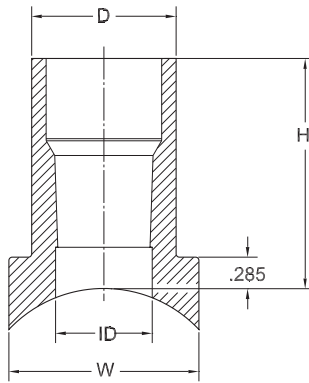

Saddle Fittings: Service Saddles w/Butt Outlet

(PE3408/PE4710) SERVICE SADDLES w/BUTT OUTLET

Outlet Size	SDR	Base Size	Part Number	Pack. Qty.	Wt.	AWWA
3/4" IPS	SDR 11	1 1/4" IPS	10004961	100	0.08	YES
3/4" IPS	SDR 11	1 1/2" IPS	10004968	100	0.06	YES
3/4" IPS	SDR 11	2" IPS	10004977	100	0.06	YES
3/4" IPS	SDR 11	3" IPS	10004988	100	0.05	YES
3/4" IPS	SDR 11	4" IPS	10004999	100	0.07	YES
3/4" IPS	SDR 11	6" IPS	call	-	-	-
3/4" IPS	SDR 11	8" IPS	call	-	-	-
3/4" IPS	SDR 9.3	1 1/4" IPS	10004962	100	0.08	YES
3/4" IPS	SDR 9.3	1 1/2" IPS	10004969	100	0.13	YES
3/4" IPS	SDR 9.3	2" IPS	10004978	100	0.06	YES
3/4" IPS	SDR 9.3	3" IPS	10004989	100	0.05	YES
3/4" IPS	SDR 9.3	4" IPS	10005000	100	0.07	YES
3/4" IPS	SDR 9.3	6" IPS	call	-	-	-
3/4" IPS	SDR 9.3	8" IPS	call	-	-	-
1" IPS	SDR 11	1 1/4" IPS	10004965	100	0.07	YES
1" IPS	SDR 11	1 1/2" IPS	10004972	100	0.08	YES
1" IPS	SDR 11	2" IPS	10004981	100	0.07	YES
1" IPS	SDR 11	3" IPS	10004992	100	0.06	YES
1" IPS	SDR 11	4" IPS	10005003	100	0.06	YES
1" IPS	SDR 11	6" IPS	10005012	100	0.06	YES
1" IPS	SDR 11	8" IPS	call	-	-	-
1" IPS	SDR 9.3	1 1/4" IPS	10004966	100	0.07	YES
1" IPS	SDR 9.3	1 1/2" IPS	10004973	100	0.08	YES
1" IPS	SDR 9.3	2" IPS	10004982	100	0.07	YES
1" IPS	SDR 9.3	3" IPS	10004993	100	0.06	YES
1" IPS	SDR 9.3	4" IPS	10005004	100	0.06	YES
1" IPS	SDR 9.3	6" IPS	call	-	-	-
1" IPS	SDR 9.3	8" IPS	call	-	-	-

Saddle Fittings: Service Saddles w/Butt Outlet

SERVICE SADDLE w/ROUND BASE DIMENSIONS

IPS Main Size	Nominal Outlet Size	H	W	ID	D	L
3"-6"	1/2" IPS	*	*	*	*	*
1 1/4"-4"	3/4" IPS	1.81	1.73	0.66	1.05	*
1 1/4"-6"	1" IPS	1.81	1.73	0.88	1.31	*
6"	1 1/4" IPS	*	*	*	*	*
2"-6"	1 1/2" IPS	2.66	2.13	1.62	1.90	*