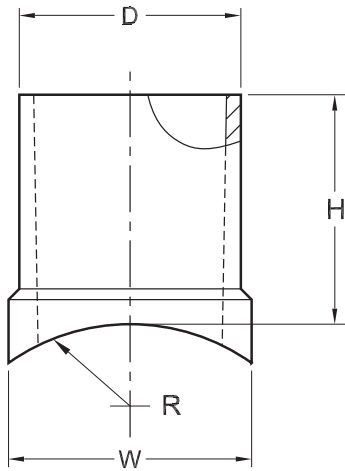

Saddle Fittings: Round Base Branch Saddles

ROUND BASE BRANCH SADDLES DIMENSIONS

Nominal Outlet Size	H	W	D	L
2" IPS Butt	3.00	2.63	2.37	*
3" IPS Butt	4.00	3.88	3.50	*
4" IPS Butt	4.00	4.80	4.50	*
6" IPS Butt	5.13	6.81	6.62	*
8" IPS Butt	7.97	9.00	8.62	*
12" IPS Butt	9.47	13.35	12.75	*

Fittings are standard sizes.

Call for availability of other sizes and dimensions.

(PE2406/PE2708) IPS × IPS ROUND BASE BRANCH SADDLES

Outlet Size	Main Size	SDR	Part Number	Pack. Qty.	Wt.	CSA	IAPMO
2" IPS	2" IPS	DR 11	6920344	30	0.23	-	-
2" IPS	3" IPS	DR 11	6920330	30	0.21	-	-
2" IPS	4" IPS	DR 11	6920342	30	0.20	-	-
2" IPS	6" IPS	DR 11	6920337	30	0.26	-	-
2" IPS	8" IPS	DR 11	6920407	30	0.26	-	-
2" IPS	10" IPS	DR 11	6921046	30	0.25	-	-
2" IPS	12" IPS	DR 11	6920689	30	0.26	-	-
3" IPS	3" IPS	DR 11	6920398	18	0.94	-	-
3" IPS	4" IPS	DR 11	692040320000	18	0.55	-	-
3" IPS	6" IPS	DR 11	692060320000	18	0.70	-	-
3" IPS	8" IPS	DR 11	call	-	-	-	-
3" IPS	10" IPS	DR 11	call	-	-	-	-
3" IPS	12" IPS	DR 11	6930912	18	0.62	-	-
4" IPS	4" IPS	DR 11	6920343	10	1.20	-	-
4" IPS	6" IPS	DR 11	692060420000	10	1.06	-	-
4" IPS	8" IPS	DR 11	6920211	10	1.88	-	-
4" IPS	10" IPS	DR 11	call	-	-	-	-
4" IPS	12" IPS	DR 11	6920690	10	1.00	-	-
6" IPS	8" IPS	DR 11 / 11.5	10000301	5	1.88	-	-
6" IPS	10" IPS	DR 11	call	-	-	-	-
6" IPS	12" IPS	DR 11	6920913	5	2.90	-	-

Call for availability of other sizes and dimensions.

Saddle Fittings: Round Base Branch Saddles

ROUND BASE BRANCH SADDLES DIMENSIONS

Nominal Outlet Size	H	W	D	L
8" IPS Butt	7.97	9.00	8.62	*
12" IPS Butt	9.47	13.35	12.75	*