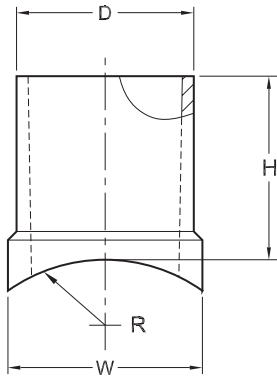

(PE3408/PE4710) IPS x IPS ROUND BASE BRANCH SADDLES

Outlet Size	Main Size	SDR	Part Number	Pack. Qty.	Wt.	AWWA
2" IPS	20" IPS	DR 11	call	-	-	-
2" IPS	22" IPS	DR 11	call	-	-	-
2" IPS	24" IPS	DR 11	10005079	30	0.20	YES
2" IPS	30" IPS	DR 11	call	-	-	-
2" IPS	36" IPS	DR 11	call	-	-	-
2" IPS	42" IPS	DR 11	call	-	-	-
2" IPS	48" IPS	DR 11	call	-	-	-
3" IPS	4" IPS	DR 11	10004878	10	0.54	YES
3" IPS	6" IPS	DR 11	10005103	10	0.65	YES
3" IPS	8" IPS	DR 11	10005111	18	0.53	YES
3" IPS	10" IPS	DR 17	10005028	10	0.67	YES
3" IPS	10" IPS	DR 11	10005027	10	0.65	YES
3" IPS	12" IPS	DR 17	10005040	10	0.67	YES
3" IPS	12" IPS	DR 11	10005039	18	0.66	YES
3" IPS	14" IPS	DR 11	10005046	10	0.69	YES
3" IPS	16" IPS	DR 11	10005055	10	0.70	YES
3" IPS	18" IPS	DR 11	10005066	10	0.60	YES
3" IPS	20" IPS	DR 11	10005073	10	0.70	YES
3" IPS	22" IPS	DR 11	call	-	-	-
3" IPS	24" IPS	DR 11	10005080	10	0.70	YES
3" IPS	30" IPS	DR 11	call	-	-	-
3" IPS	36" IPS	DR 9.3	call	-	-	-
3" IPS	42" IPS	DR 11	call	-	-	-
3" IPS	48" IPS	DR 11	call	-	-	-
4" IPS	4" IPS	DR 9.3	10004879	10	0.85	YES
4" IPS	6" IPS	DR 11	10005104	10	0.95	YES
4" IPS	8" IPS	DR 11	10005112	10	0.90	YES
4" IPS	8" IPS	DR 17	10005113	10	0.96	YES
4" IPS	10" IPS	DR 11	10005029	10	0.88	YES
4" IPS	12" IPS	DR 11	10005041	10	1.27	YES

Call for availability of other sizes and dimensions.

Saddle Fittings: Round Base Branch Saddles

ROUND BASE BRANCH SADDLES DIMENSIONS

Nominal Outlet Size	H	W	D	L
8" IPS Butt	7.97	9.00	8.62	*
12" IPS Butt	9.47	13.35	12.75	*