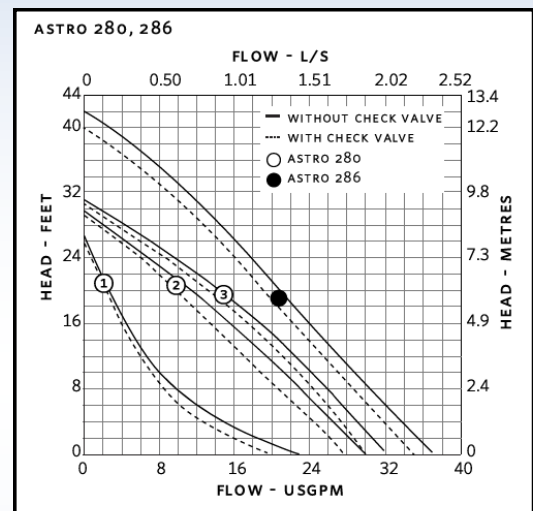

B&D
MFG, INC.®

Introducing our newest Armstrong Product

ARMSTRONG 

Armstrong 286 Black Coated 230 V Single Speed Pump

B&D Part # 110223-324P

- ★ 5 YEAR REPLACEMENT ON FLOW CENTER
- ★ 5 YEAR WARRANTY REPLACEMENT
- Pump Performance on this product is comparable to the Grundfos 230 V Single Speed Pump.
- Interchangeable with Grundfos Pumps on all Flow Centers.

Armstrong Astro 280, Astro 286 (1 pump curve)
(Refer to without check valve pump curve)

NOW AVAILABLE ON ALL RESIDENTIAL FLOW CENTERS!

<p>GT FLOW CENTER</p> 	<p>QT FLOW CENTER</p> 	<p>EA FLOW CENTER</p> 	<p>QT-EA FLOW CENTER</p> 	<p>PRESSURIZED FLOW CENTER</p> 
--	--	--	---	---